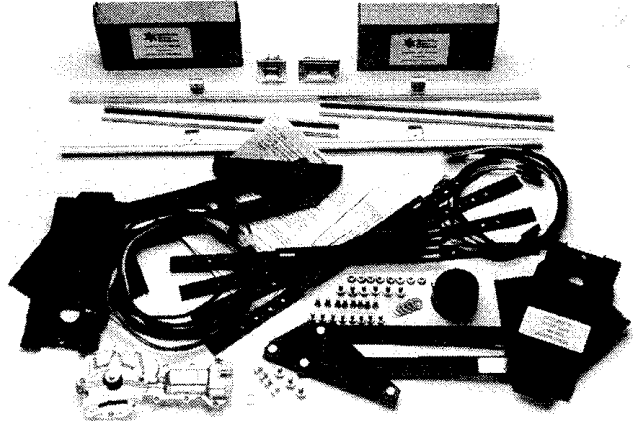

B-48141	1926-34	1.00 ea
---------	---------	---------

Power Window Regulators

"Geared" Power Window Kits by Specialty Power Windows

This kit features AC Delco motors and includes regulators, window glass bottom channels, necessary mounting brackets, control switches, and switch wire harnesses. Minimum 24" glass width.