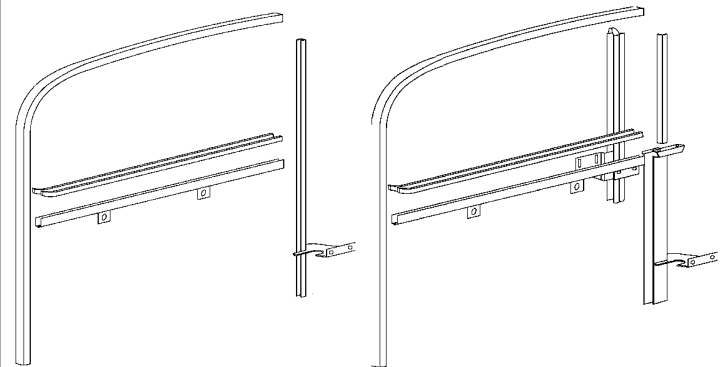

1941-48 Ford and Mercury Coupe & Sedan Window Parts

Interior Trim Screw Sets

AH-410	1941 Coupe	12.50 set
AH-411	1941 Tudor sedan	12.50 ea
AH-412	1941 Fordor sedan	12.50 ea
AH-420	1942-48 Coupe & Tudor sedan	12.50 ea
AH-421	1942-48 Fordor sedan	12.50 ea

Typical 1941-42 & 1946-48 Coupe & Sedan Window Parts 1941-48 Passenger Roll-Up Window Felt Kits

Kits include all felt channels, window bottom felt, and vent window division felt, installation clips, and screws for 2 windows. Kits do not include felt strip for front vent divider stainless frame strip.

1941-42 Type A front inner channel used slotted mounting holes, Type B used threaded mount holes.

Business coupe windows are appx 17 1/2" long, Sedan coupe 26"

11A-45983-2DA	1941-42 Tudor & Sedan Coupe doors (type A)	140.00 ea
11A-45983-2DB	1941-42 Tudor & Sedan Coupe doors (type B)	140.00 ea
11A-45983-5WA	1941-42 Business Coupe & Fordor front (A)	140.00 ea
11A-45983-5WB	1941-42 Business Coupe & Fordor front (B)	140.00 ea
51A-45983-2D	1946-48 Tudor & Sedan Coupe doors	140.00 ea
51A-45983-5W	1946-48 Business Coupe & Fordor front doors	140.00 ea
11A-56786	1941-42 Tudor quarter	140.00 ea
51A-56786	1946-48 Tudor quarter	140.00 ea
11A-56791	1941-42 Fordor rear doors	140.00 ea
51A-56791	1946-48 Fordor rear doors	140.00 ea

Window Regulator Repair Kits

Includes small pinion gear, handle shaft, housing, clutch spring, and 3 housing rivets. Ford used different suppliers so check number of pinion teeth and for 3 rivets mounting shaft housing.

01A-48105-WRK	1941-48 Doors w/6 tooth pinion	32.50 ea
B-48105-WRK	1941-48 Tudor quarter window w/10 tooth pinion	not.avbl

1941-48 Passenger Window Glass Retaining Channels

Note: Type A has divider bar brackets opposite regulator arm mount hole brackets. Type B has them on the same side. 1946-48 does not use bracket.

	RH		LH	
Tudor door A	11A-702170-A	40.00 ea	11A-702171-A	40.00 ea
Tudor door B	11A-702170-B	40.00 ea	11A-702171-B	40.00 ea
Coupe/Fordor Front A	11A-772170-A	40.00 ea	11A-772171-A	40.00 ea
Coupe/Fordor Front B	11A-772170-B	40.00 ea	11A-772171-B	40.00 ea
Fordor rear	11A-56789	40.00 ea	11A-56789	40.00 ea
Tudor Quarter	11A-702170-R	40.00 ea	11A-702171-L	40.00 ea

Window Glass to Frame Setting Tape

B-37193-A	All years, 20 ft, 1/32" thick	10.00 ea
B-37193-B	All years, 20 ft, 3/64" thick	10.00 ea
B-37193-C	All years, 20 ft, 1/16" thick	15.00 ea
B-37193-D	All years, 20 ft, 5/64" thick	15.00 ea

* Parts with price listed as "not.avbl" are not known to be available at this time, but are listed for reference.