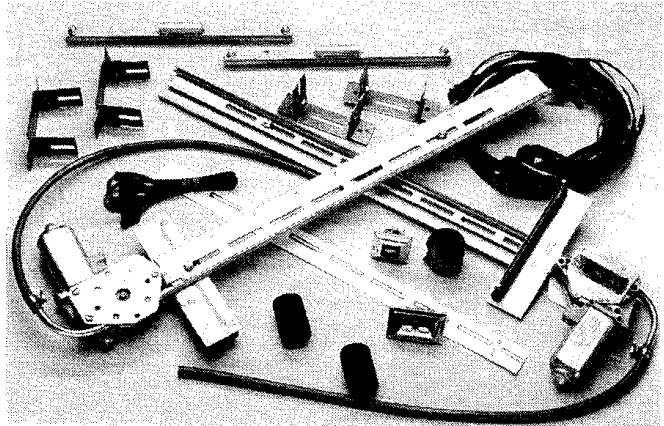

SPW-48100-LA	2-Window, for Coupe & Pickup	500.00 set
SPW-48100-LC	4-Window, for Sedan	950.00 set

Back Window Power Window Unit

We designed it for our 1932 3-Window Coupe, Specialty Power Windows makes it. Requires fabrication of a new mounting base plate to use on steel cars. Other fiberglass cars may need extra modifications to mount base plate and mount window channels.

SPW-48100-RW	Back Window Power Unit	350.00 ea

* Parts with price listed as "not.avbl" are not known to be available at this time, but are listed for reference.