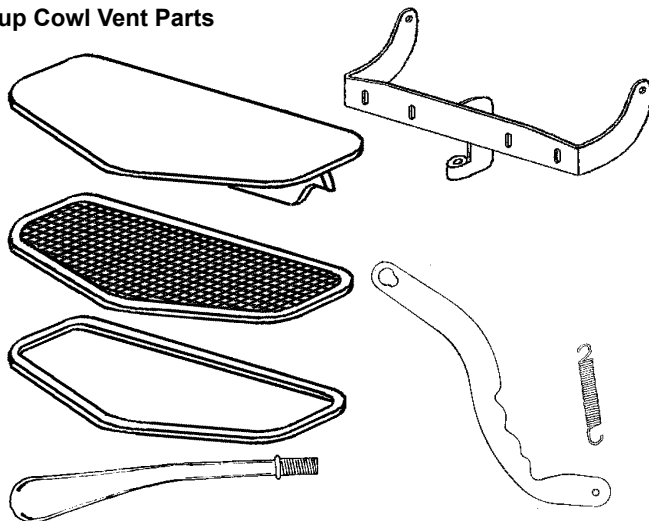

Custom Dash Knobs,

"Deco" or "Retro" Style

Mount	"Deco" polished aluminum	
3/16" bore (set screw)	CH50-I5300-D	10.00 ea
1/4" bore (set screw)	CH50-I5310-D	10.00 ea
10-24 stud	CH50-I5320-D	10.00 ea
10-32 stud	CH50-I5330-D	10.00 ea

Custom Emblems

Chrome Plated

"Hotrod"
H-16606-H 7.50 ea

"Streetrod"
H-16606-S 7.50 ea

* Parts with price listed as "not.avbl" are not known to be available at this time, but are listed for reference.

1935-36 Cowl and Dash Parts

Passenger Cowl Vent Parts

40-35337	Handle, stainless	27.50 ea
48-700616	Gasket, rubber	15.00 ea
48-700590	Screen	27.50 ea
48-35269	Ratchet	20.00 ea

Pickup Cowl Vent Parts

40-35337	Cowl Vent Handle, stainless	27.50 ea
40-700616	Cowl Vent Gasket, rubber	15.00 ea
40-700590	Cowl Vent Screen	50.00 ea
40-700600-B	Cowl Vent Lid, steel	100.00 ea
40-35260	Cowl Vent Hinge	50.00 ea
40-35269	Ratchet	10.00 ea
40-35276	Spring	5.00 ea