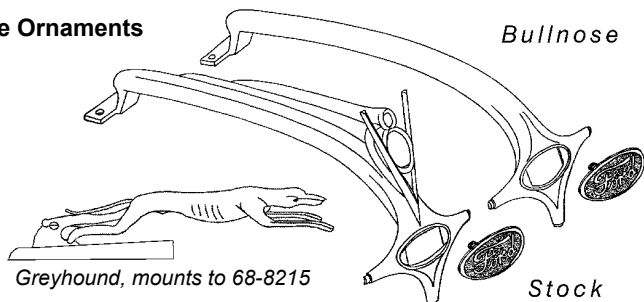

Grille Ornaments

68-8215	Ornament, Stock V8 style, chrome plated	105.00 ea
68-8215-BN	Ornament, Bullnose style, chrome plated	115.00 ea
40-8212-B	Ford Emblem, Chrome with blue background	20.00 ea
68-8100-G	Accessory Greyhound, chrome	not.avbl