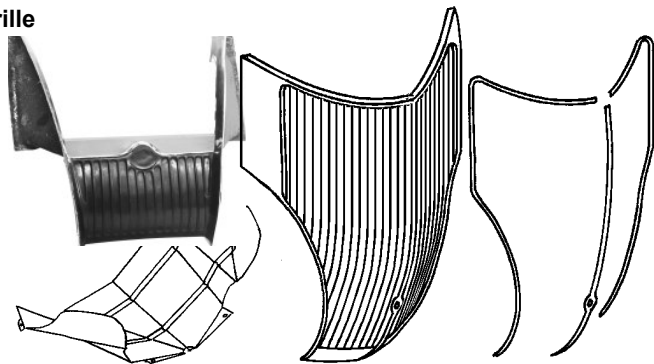

1936 Passenger Grille, Hood, Fenders and Running Boards

Grille Ornaments

68-8215	Ornament, Stock V8 style, chrome plated	105.00 ea
68-8215-BN	Ornament, Bullnose style, chrome plated	115.00 ea
40-8212-B	Ford Emblem, Chrome with blue background	20.00 ea
68-8100-G	Accessory Greyhound, chrome	not.avbl

Grille

Grille:

Stamped Steel. A fair quality import which will require some effort for perfect fit. We strongly recommend fitting this part before paint or plating.

68-8200-P	Grille, plain, w/crank hole	850.00 ea
68-8200-PN	Grille, plain, no crank hole	850.00 ea