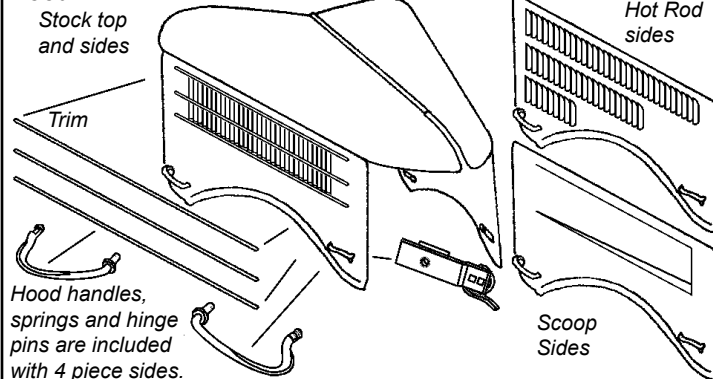

Hood

Hood Parts	4 Piece		3 Piece	
Top		not.avbl		not.avbl
Sides, Stock louvers		not.avbl		not.avbl
Sides, Hot Rod Louvers	68-16712-H	400.00 pr	68-16713-H	400.00 pr
Sides, Plain	68-16712-P	400.00 pr	68-16713-P	400.00 pr
Sides, Scoop	68-16712-S	675.00 pr	68-16713-S	675.00 pr

Hood Side Trim

68-16722-S	Side trim, stainless, set of 6 with clips	250.00 set
68-20004	Side trim clip set (32 pcs)	7.50 set

Hood Handles and Springs

40-16636-BR	Handle, RH front, LH rear, bronze	15.00 ea
40-16636-BL	Handle, LH front, RH rear, bronze	15.00 ea
48-16644/5-B	Handles, set of 4, polished stainless	not.avbl
40-16637-BR	Bracket & Spring, RH front, LH rear	25.00 ea
40-16637-BL	Bracket & Spring, LH front, RH rear	25.00 ea

Hood Hinges (for 4 piece hoods)

Hinge Brackets:

B-8220	Rear, stainless	15.00 ea
68-8226	Front, plain	7.50 ea

Center Hinge Strip

40-16632	stainless, 33"	30.00 ea

Side panel hinge rods

68-16631-S	stnls, 34 1/2"	17.50 pr

Hood Lacing on Grille or Cowl

We recommend fabric or hard rubber lacing for 4 piece hoods, foam rubber should only be used with 3 piece hoods.

68-16739-S	Grille: 1936 Passenger, rubber w/rivets	7.50 ea
68-16740-S	Cowl: 1936 Passenger, fabric, w/screws	17.50 ea
HR-16739	Foam rubber, 3/8" x 3/16" (most rad shells)	100.00 ea
HR-16740	Foam rubber, 5/8" x 3/8" (most cowls)	125.00 ea

1928-36 Accessory Hood Supports, Stainless Steel

HR-16780-SS	Mount to radiator support rods	45.00 ea

1936 Pass Hood Latch and Bumper Brackets on Fenders

68-16628-K	Front latch bracket on fender, plain	not.avbl
68-16628-KS	Front latch bracket on fender, stainless	45.00 pr
68-16759-K	Rear hood bumper bracket on fender, plain	25.00 pr
68-16759-KS	Rear hood bumper bracket on fender, stainless	35.00 pr

Hood Rubber Bumper Sets

68-16761	1936 Passenger (w/corner rubber)	25.00 set

* Parts with price listed as "not.avbl" are not known to be available at this time, but are listed for reference.